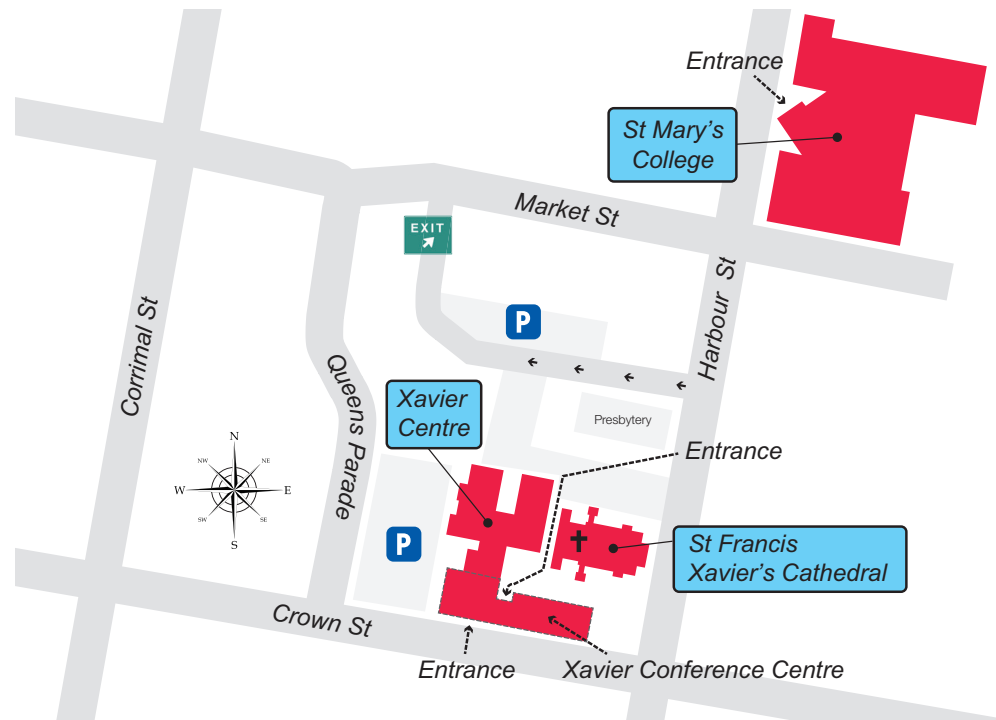

Getting Around the Venue

Key Venues

Finding your Breakout

St Mary's:

205 Music Room
 Marian Hall
 Polding Lower
 Polding Upper
 Rehearsal Rooms

Xavier Centre:

Ingham
 McCabe
 Murray
 Wilson

Cathedral

Xavier Conference Centre

St Mary's College