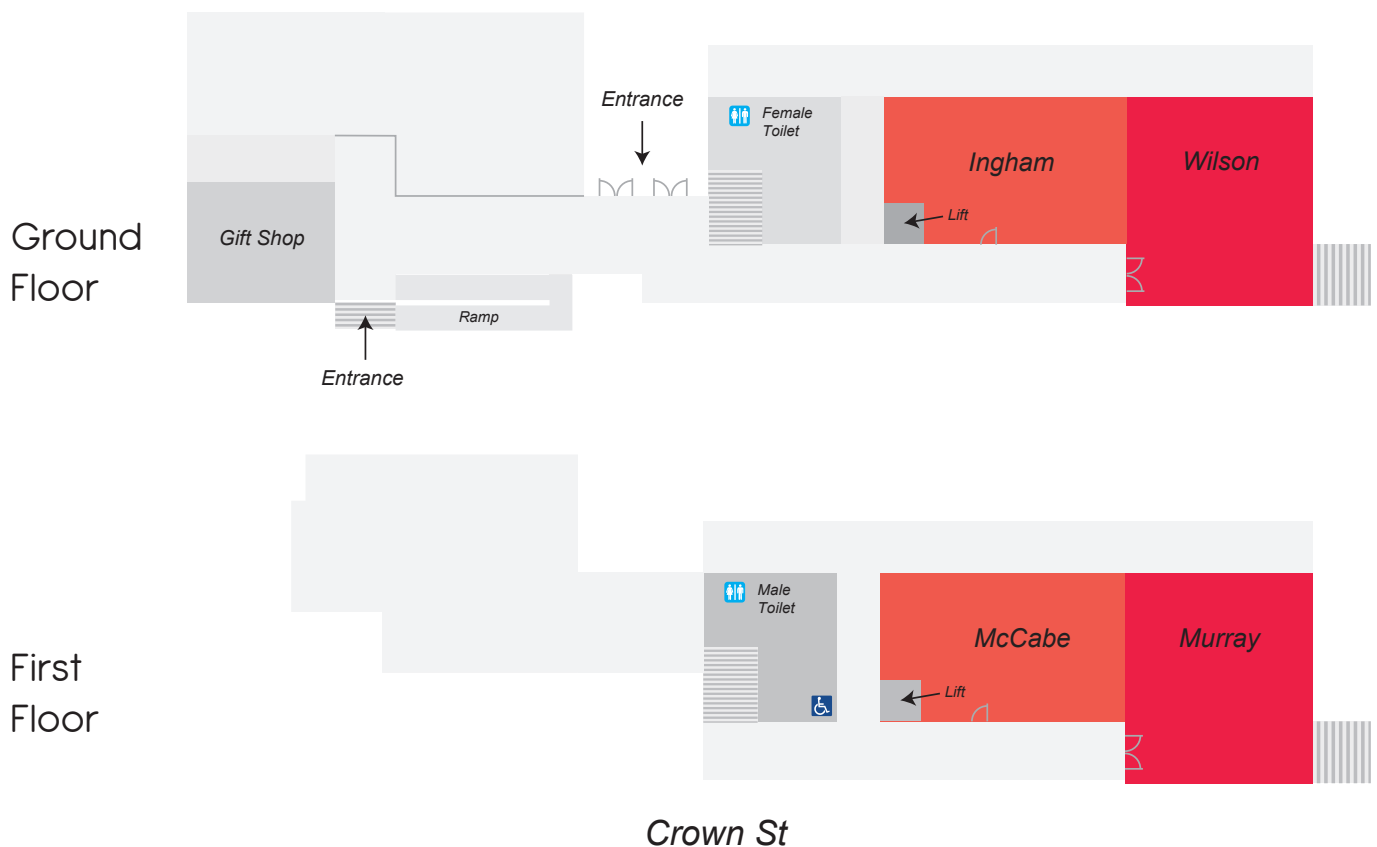

Getting Around the Venue

Key Venues

Finding your Breakout

St Mary's:

205 Music Room
 Marian Hall
 Polding Lower
 Polding Upper
 Rehearsal Rooms

Xavier Centre:

Ingham
 McCabe
 Murray
 Wilson

Cathedral

Xavier Conference Centre

St Mary's College